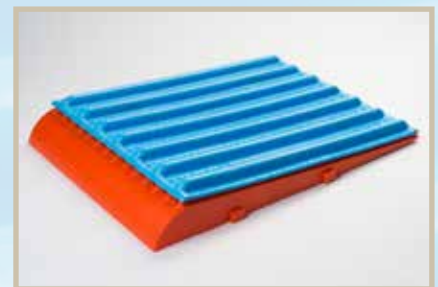

The KatchMax is an ‘app’ for your Katchet, adding to your training experience it is a valuable tool to challenge and improve the modern player.

The KatchMax sits on top of your Katchet, meshing with its grooves, and providing a slim line product which can deflect a cricket or hockey sized ball to extreme levels capable of challenging all players in varied and match specific ways.

We wanted to give players and coaches another level of deflection to use in whatever way it fits their training needs.

The KatchMax is designed to provide varied deflection up to extreme to practice foot movement and those spectacular diving catches and saves.

The purpose of the ‘app’ design, as well as being space saving, was to provide a coach with the option of placing the KatchMax flat on the ground, possibly alongside a Katchet to provide ground variation.

Whether you are an Olympic gold medalist, hundred test veteran or just starting out the KatchMax will add something to your preparation.