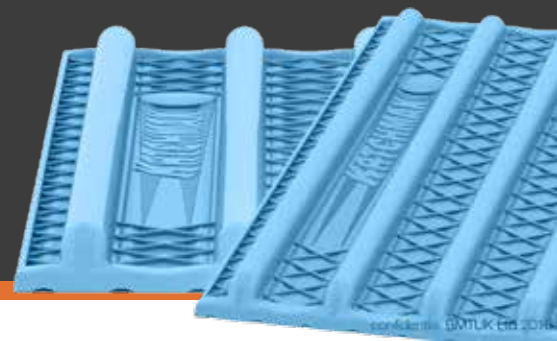

Have a great season.

Colin Smith

The KatchMax is an ‘app’ for your Katchet, adding to your training experience it is a valuable tool to challenge and improve the modern player.

The KatchMax sits on top of your Katchet, meshing with its grooves, and providing a slim line product which can deflect a cricket or hockey sized ball to extreme levels capable of challenging all players in varied and match specific ways.